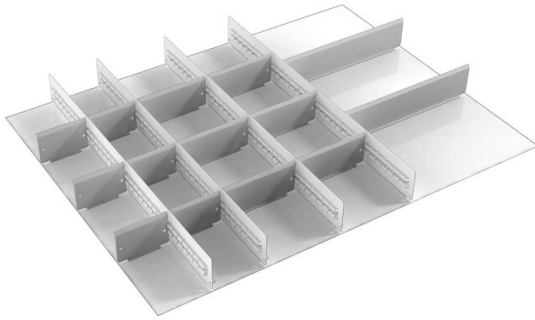

Divider set 4 90/75

Product code	873044-49
EAN-code	6416763080595
Package width mm	630
Package depth mm	70
Package height mm	70
Package weight kg	2.3
RAL code	RAL7035
Color name	Light grey
Available for the following products	
Other	4 dividers, 14 middle plates (6x100,6x150, 2x300)