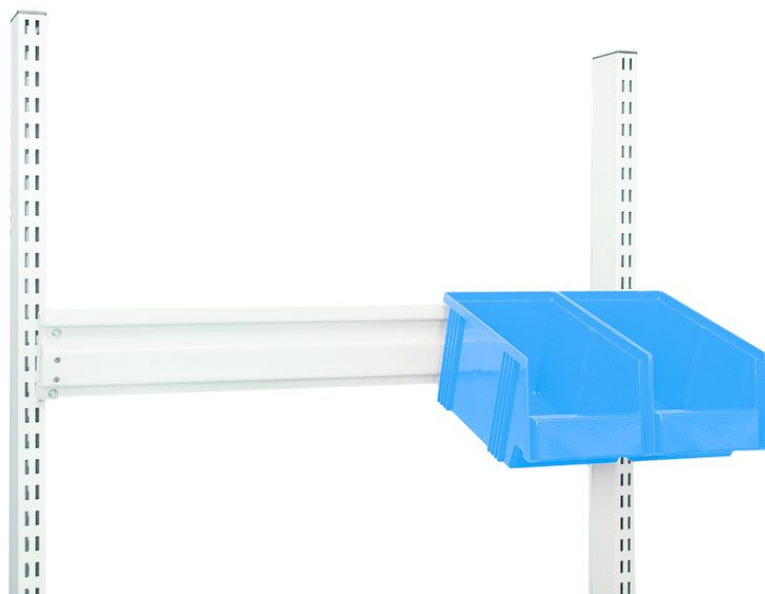

## Light bin rail ESD M900 895x54

Space saving bin rails ensure an ergonomic working position

Product code 860956-49

Width mm 895

Depth mm 32

Height mm 54

Max load kg 10

ESD Yes

RAL code RAL7035

Color name Light grey

Warranty years 5

Suitable for module M900

Available for the following products

Frame material

Epoxy powder-coated steel

Other

Suitable only for picking bins 30-1 L, 30-2L and 30-23 L.